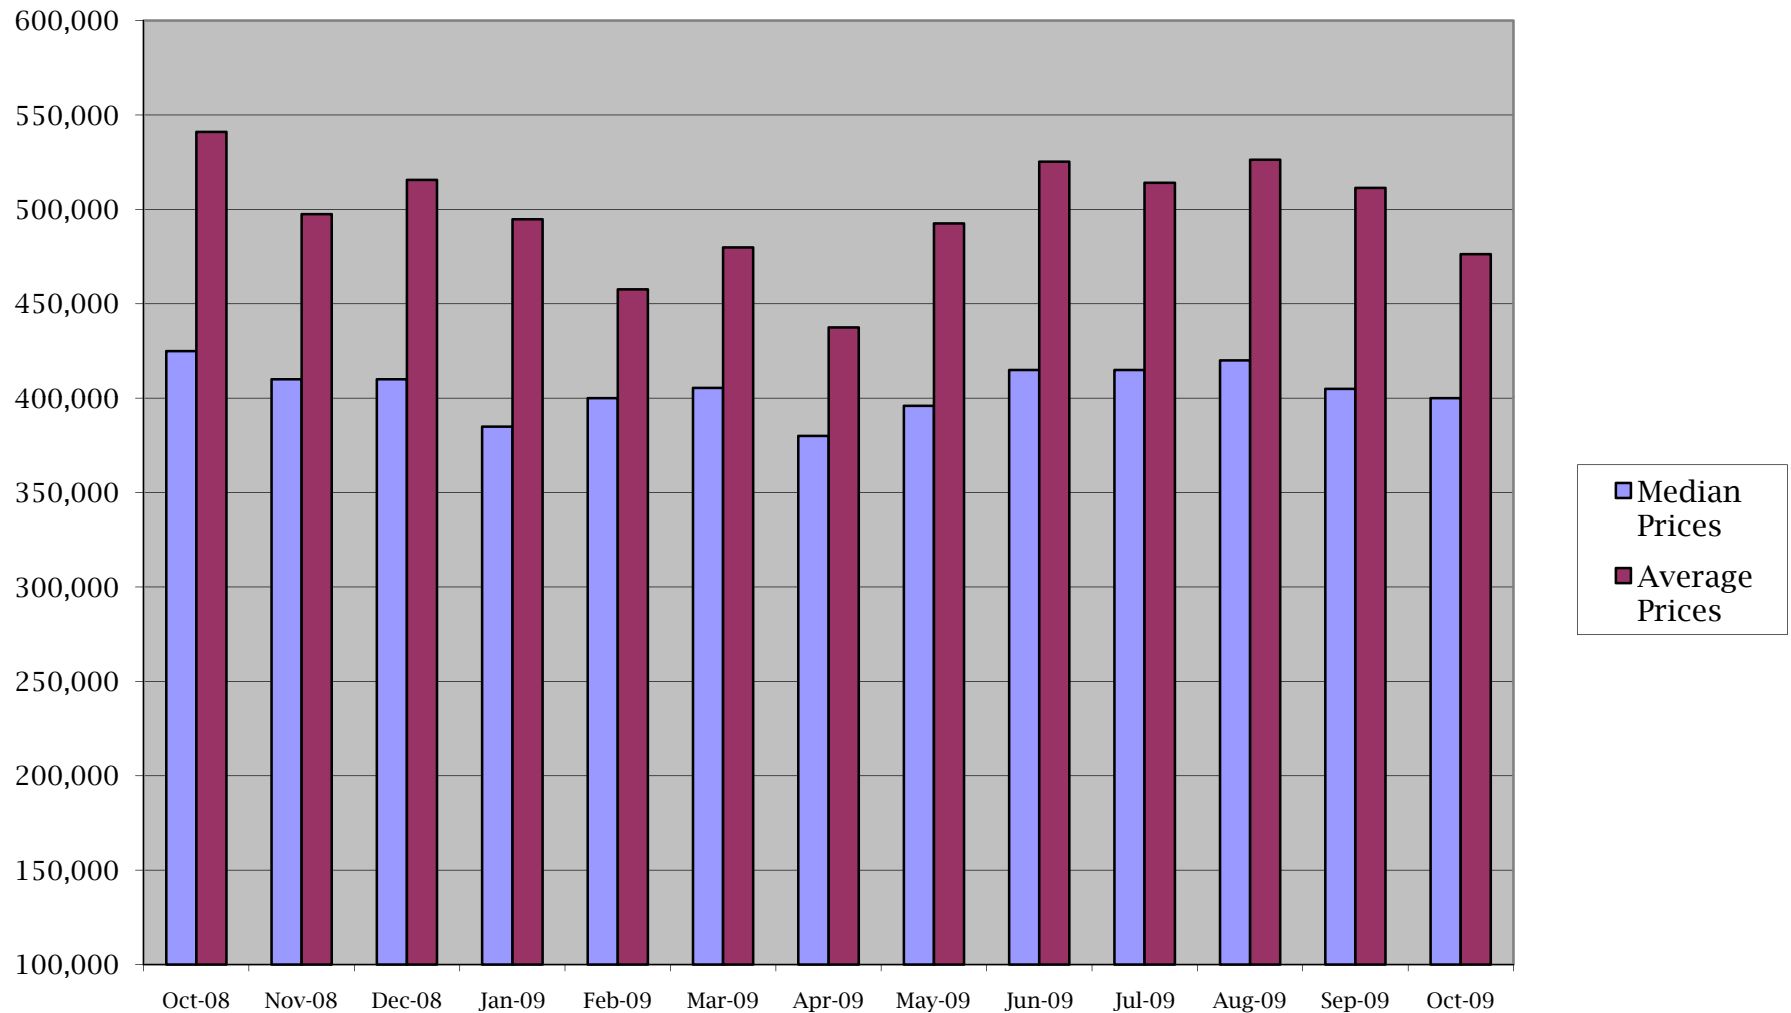

Nassau County Median and Average Closing Prices
October 2008 - October 2009

(in \$'s)

Source: Multiple Listing Service of Long Island, Inc.